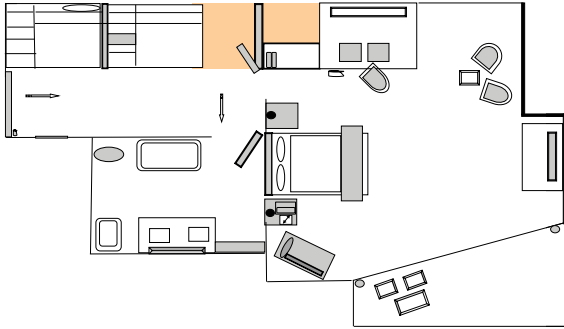

#### GARDEN SUITE

A total of 8 Garden Suites are available.

The View	m <sup>2</sup>	Max. Capacity	Specifications
In the Villa blocks Area. Garden or pool view.	120	4 Adults 1 Child	Garden Suite room types are the rooms inside our Villa blocks. It has two bedrooms, two bathrooms and one living room and 3 LCD TVs. They include the contents of the common services table of the Villa block rooms.

#### PASHA SUITE

A total of 8 Pasha Suites are available.

The View	m <sup>2</sup>	Max. Capacity	Specifications
In the Villa blocks Area. Garden view.	150	6 Adults 1 Child	Our Pasha Suites are in a special villa concept among our villa blocks. Our suite is duplex. It has 3 bedrooms, 3 bathrooms and 1 living room and 4 LCD TVs. They include the contents of the common services table of the Villa block rooms.

\*\* The bed sizes for villa block rooms for a Villa entrance single bed 90 x 210, Villa entrance Jozetin, it is 85 x 175, and for Villa single bed 110 x 210, double 180 x 210 cm..

CORNER ROOM

PASHA SUITE (Duplex)