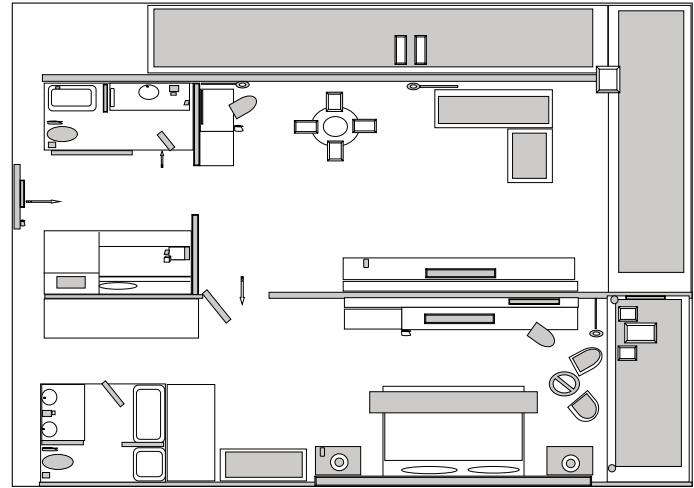

TERRACE SUITE