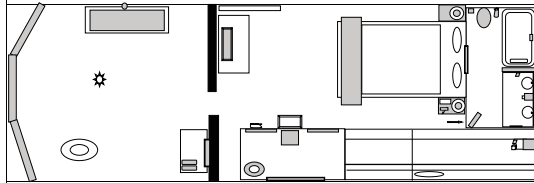

2ND FLOOR

PALACE DUPLEX