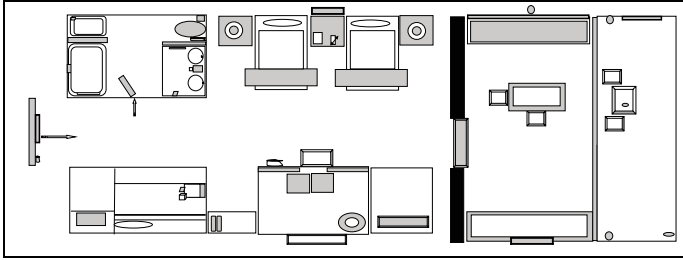

#### TERRACE SUIT

A total of 9 terrace suites are available.

The View	m <sup>2</sup>	Max. capacity	Specifications
Main Building. Sea view.	95	2 Adults & 1 Child or 3 Adults.	Features L shaped balcony. Our Terrace Suite rooms have a bedroom, a living room and sea viewed terraces of 60 m <sup>2</sup> . There are sunbeds available, for each room. The rooms include the contents specified in the common services table. There are 2 bathrooms.

\*\* The bed sizes for main building rooms for a single bed is 100 x 200, for a double bed, it is 180 x 200.

Our hotel is designed for the comfort of our disabled guests in mind. We have special rooms for our disabled guests and roads, tracks and all the necessary infrastructure for them to travel freely within the facility.