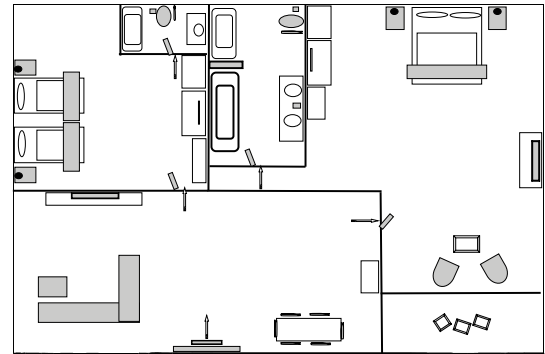

GARDEN SUITE