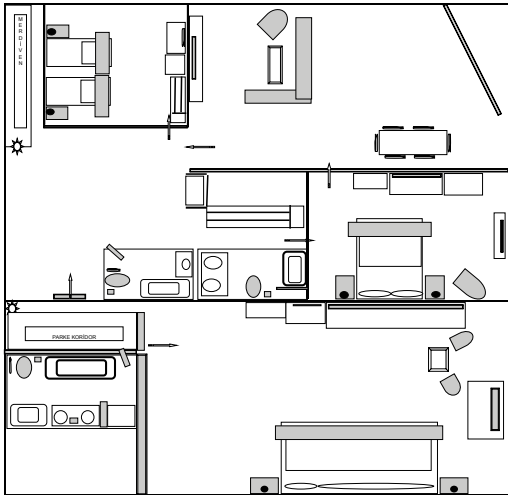

PASHA SUITE (Duplex)