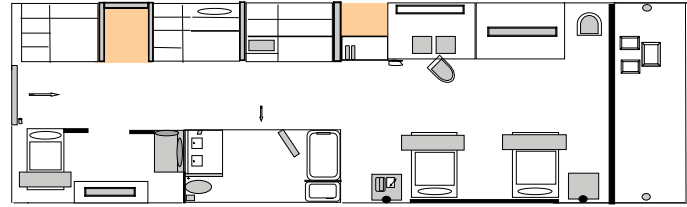

#### PASHA SUITE

A total of 8 Pasha Suites are available.

The View	m <sup>2</sup>	Max. Capacity	Specifications
In the Villa blocks Area. Garden view.	150	6 Adults 1 Child	Our Pasha Suites are in a special villa concept among our villa blocks. Our suite is duplex. It has 3 bedrooms, 3 bathrooms and 1 living room and 4 LCD TVs. They include the contents of the common services table of the Villa block rooms.

\*\* The bed sizes for villa block rooms for a Villa entrance single bed 90 x 210, Villa entrance Jozetin, it is 85 x 175, and for Villa single bed 110 x 210, double 180 x 210 cm..

CORNER ROOM

PASHA SUITE (Duplex)