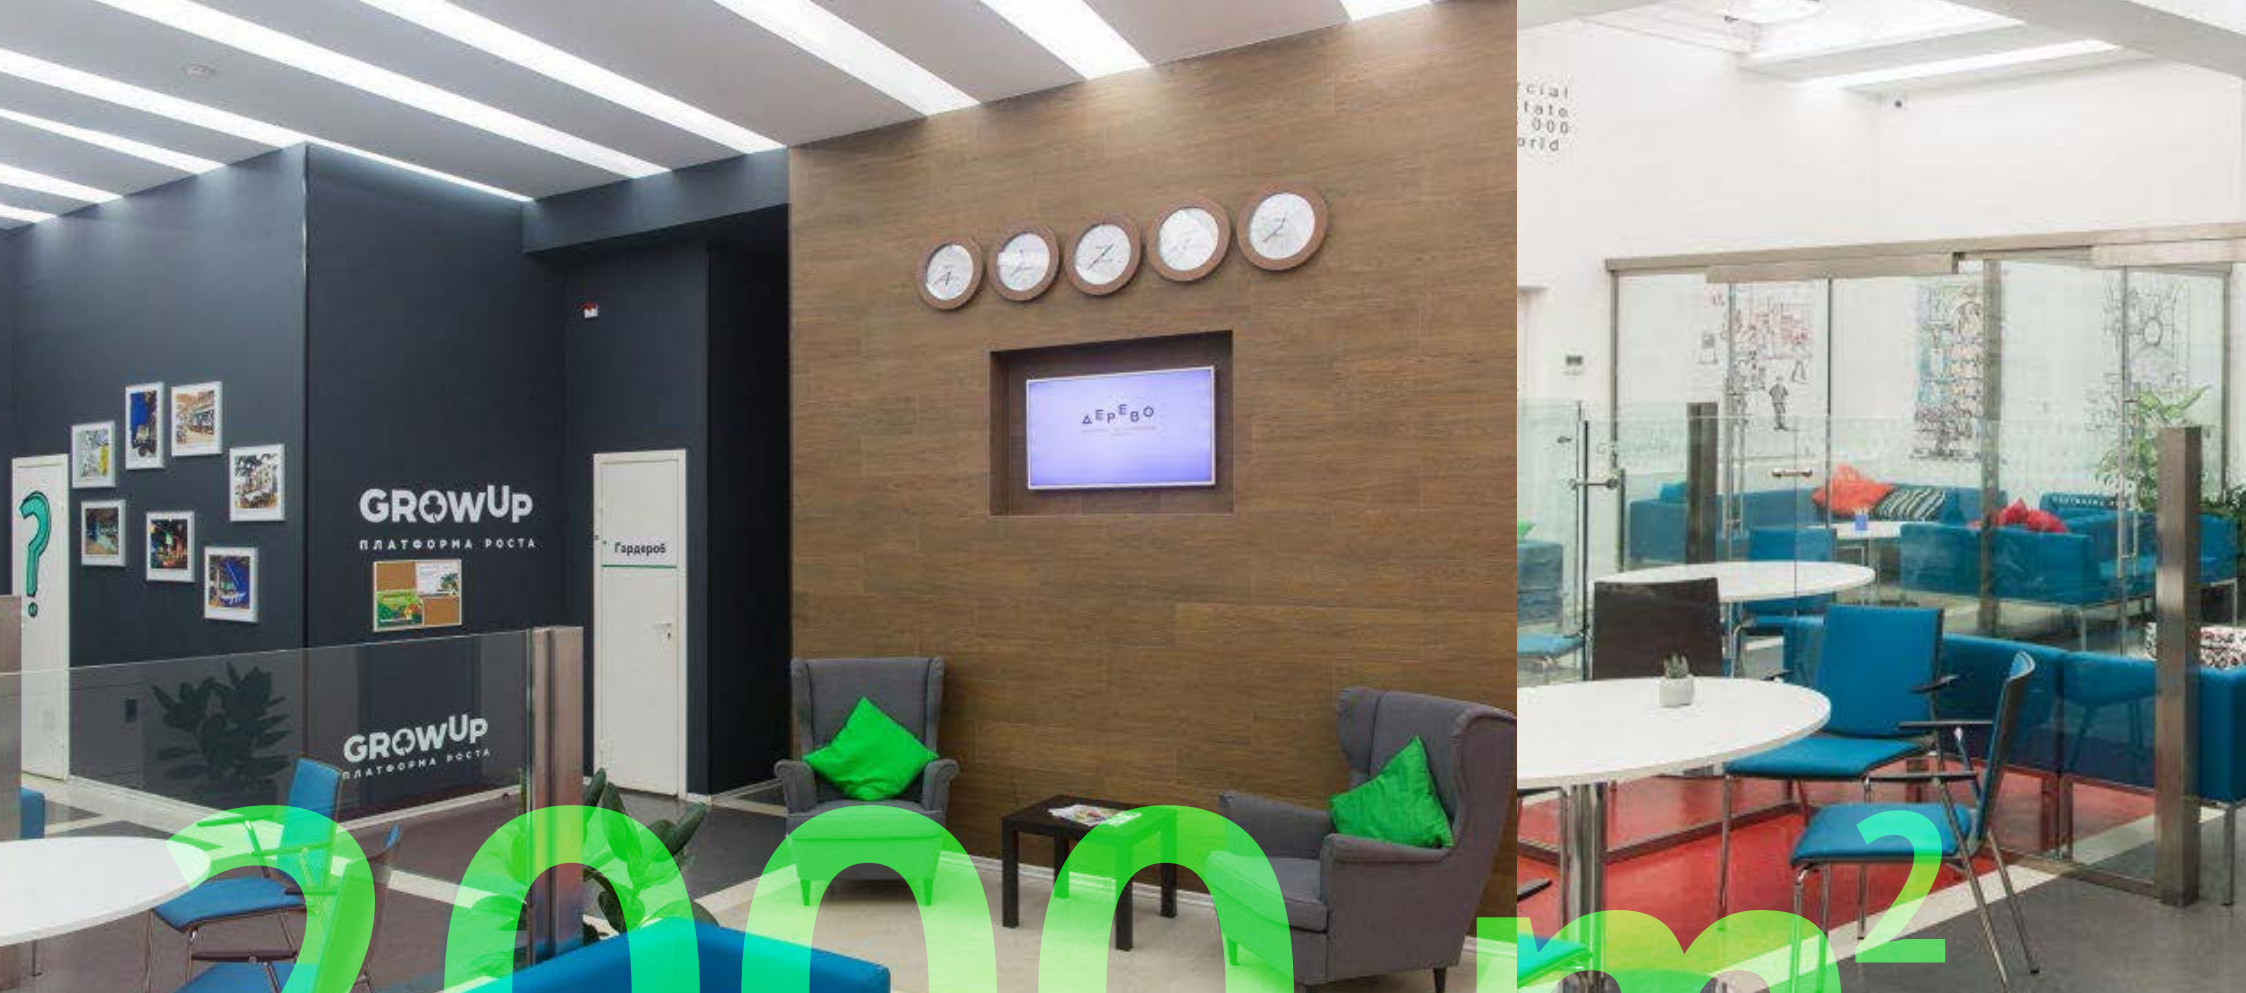

🕒 18:00 до 22:00

Lobby bar

🕒 24/7

MEETING ROOM №1

Capacity:

1 floor

MEETING ROOM №2

Capacity:

1 floor

BALLROOM 520 m²

Capacity

In addition, open two-floor space with furniture before entering a ballroom, portable stage

2 floor

2000m² GrowUp coworking

Apart from working area and open space, there are team-offices, negotiation rooms, equipped kitchen, coffee tables, lounge zone, transformable area for organizing events