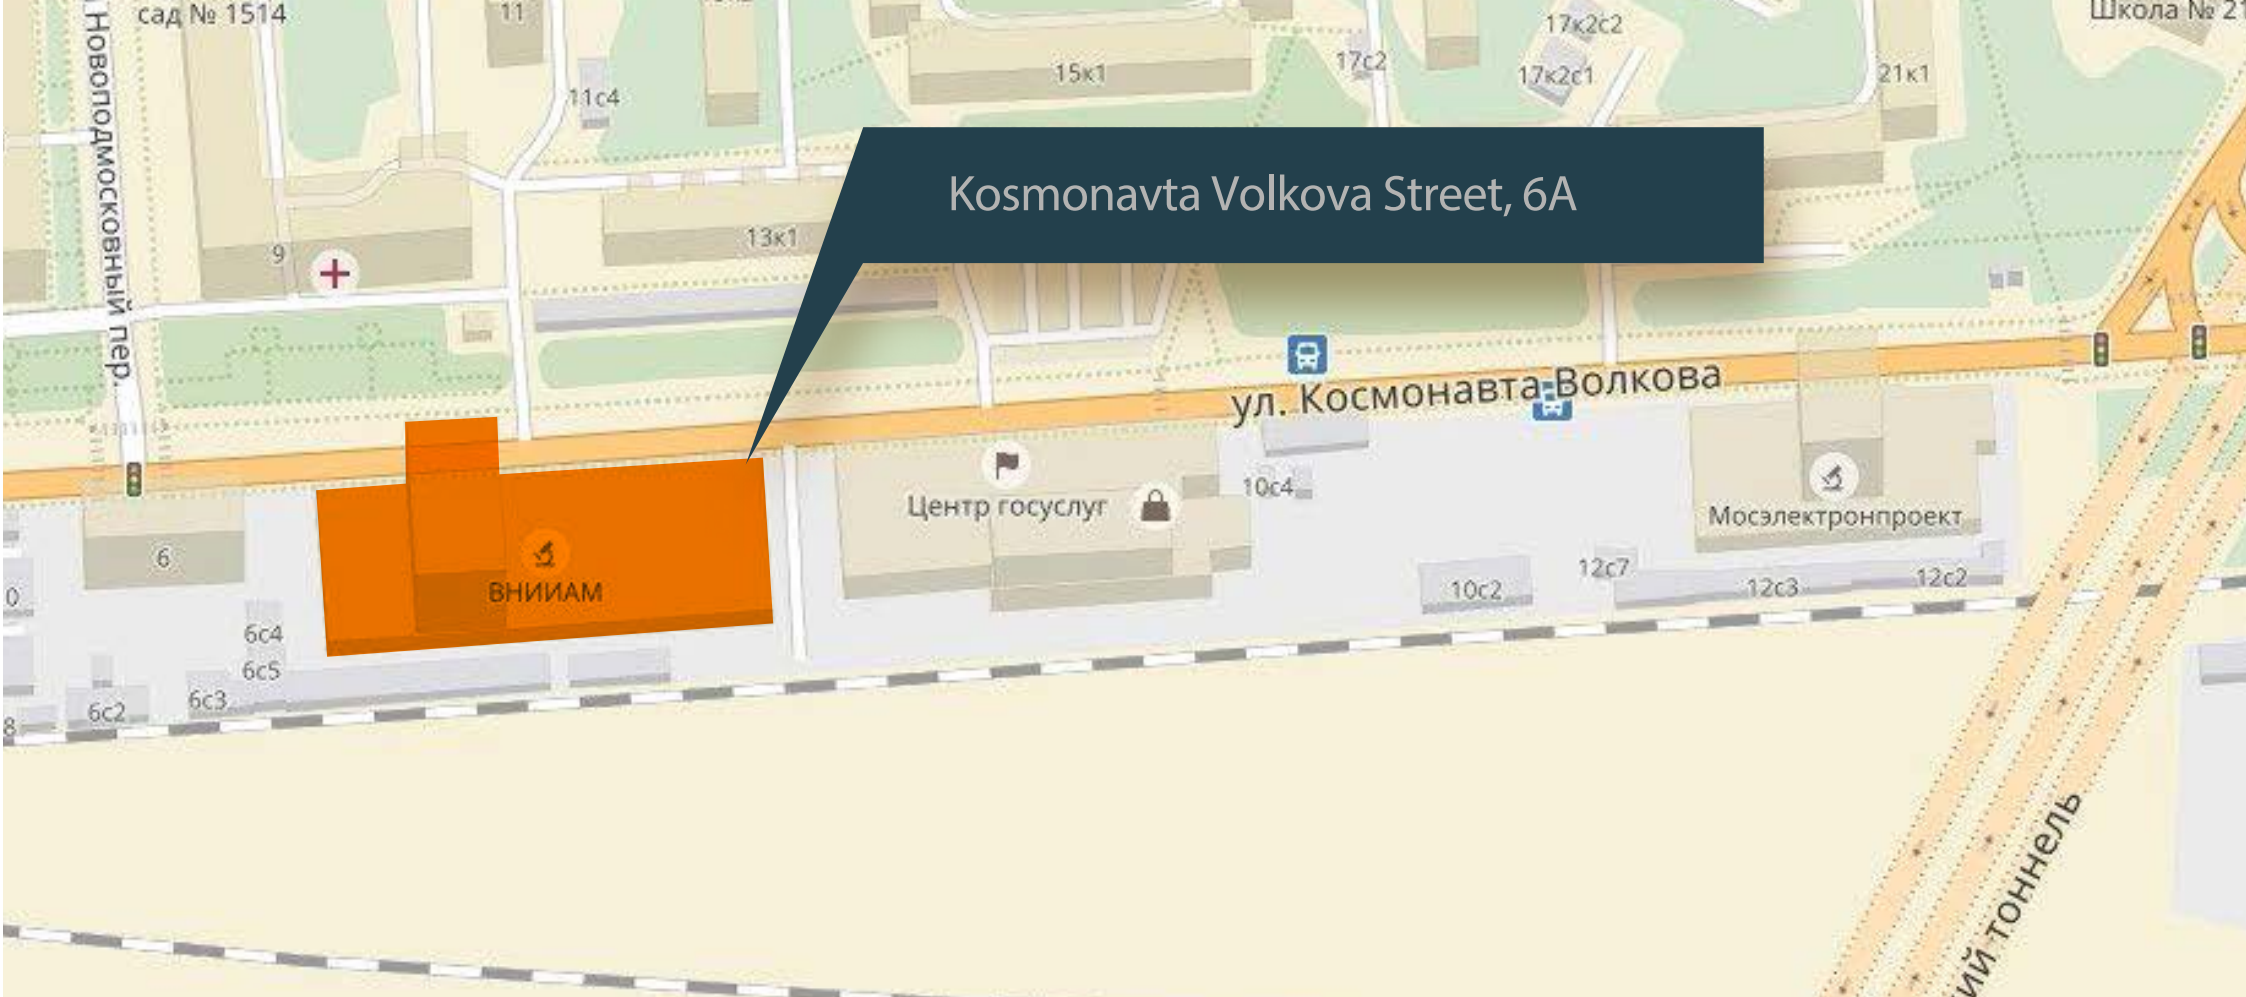

Contact details:

Sales Department

+7 (495) 357-77-57

Kosmonavta Volkova Street 6A, 127299, Moscow, Russia

We are looking forward to your visit!